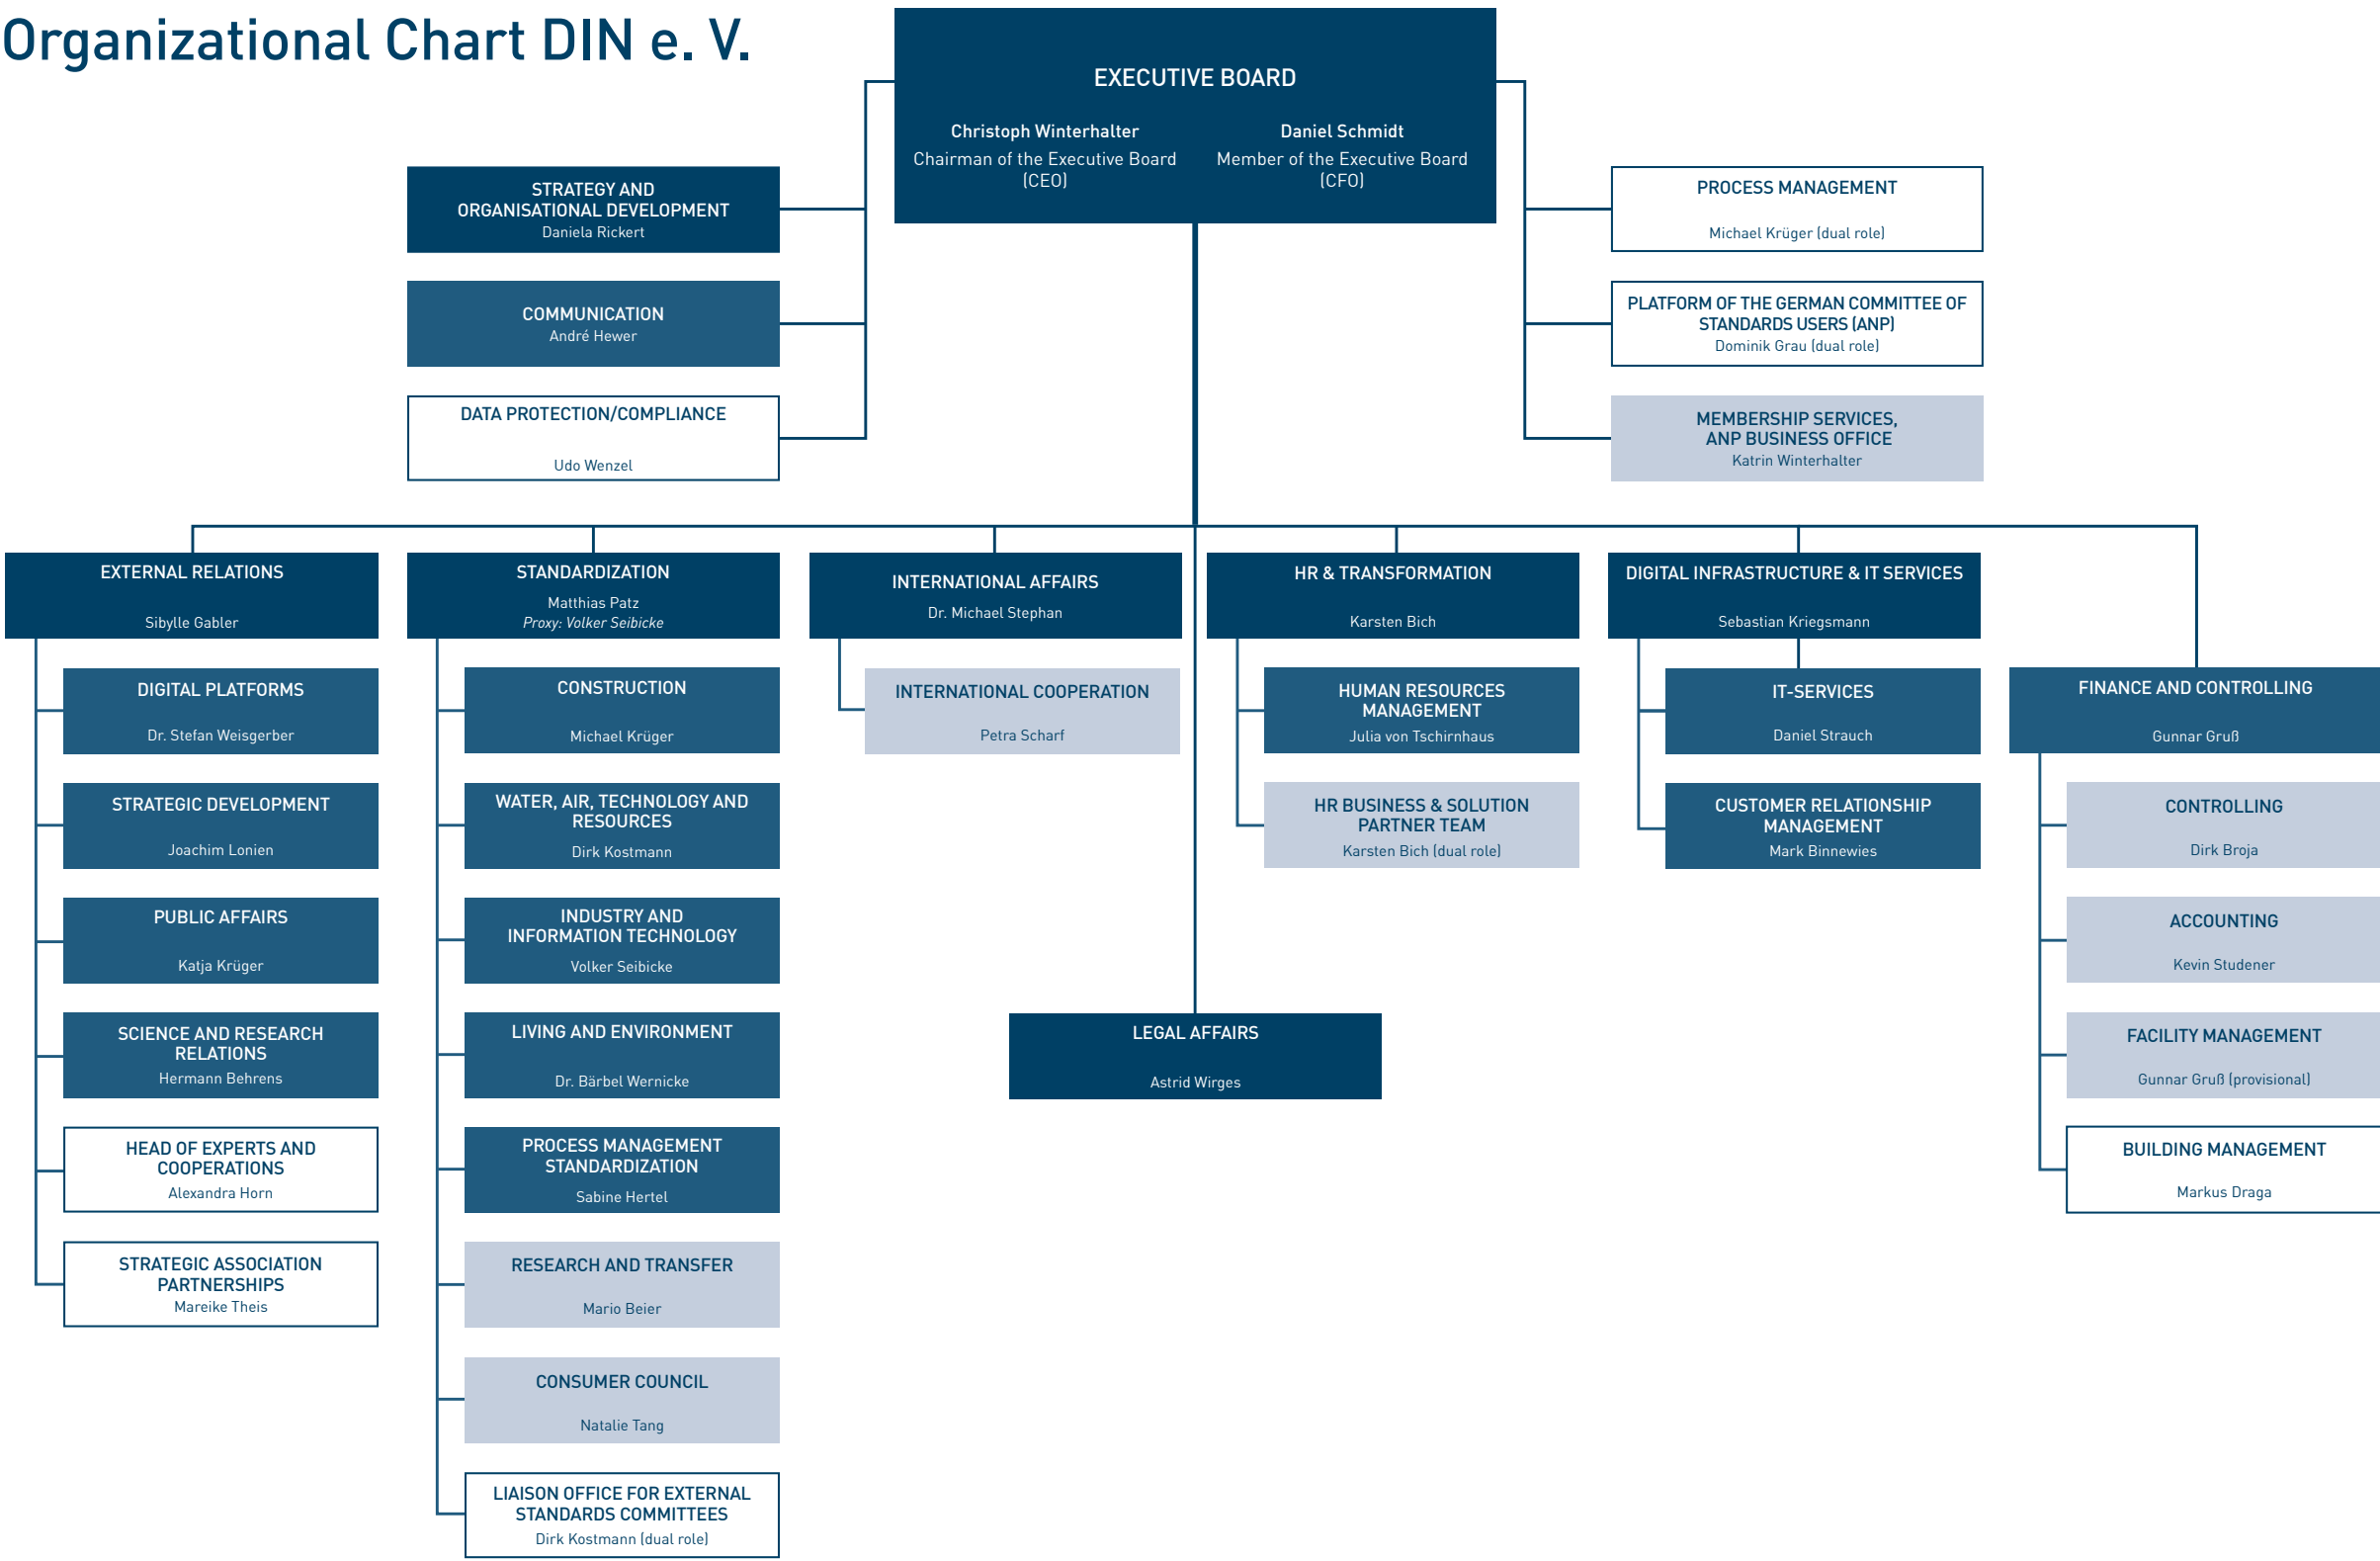

Organizational Chart DIN e. V.

LEGEND

- Management Board
- Unit
- Department
- Group