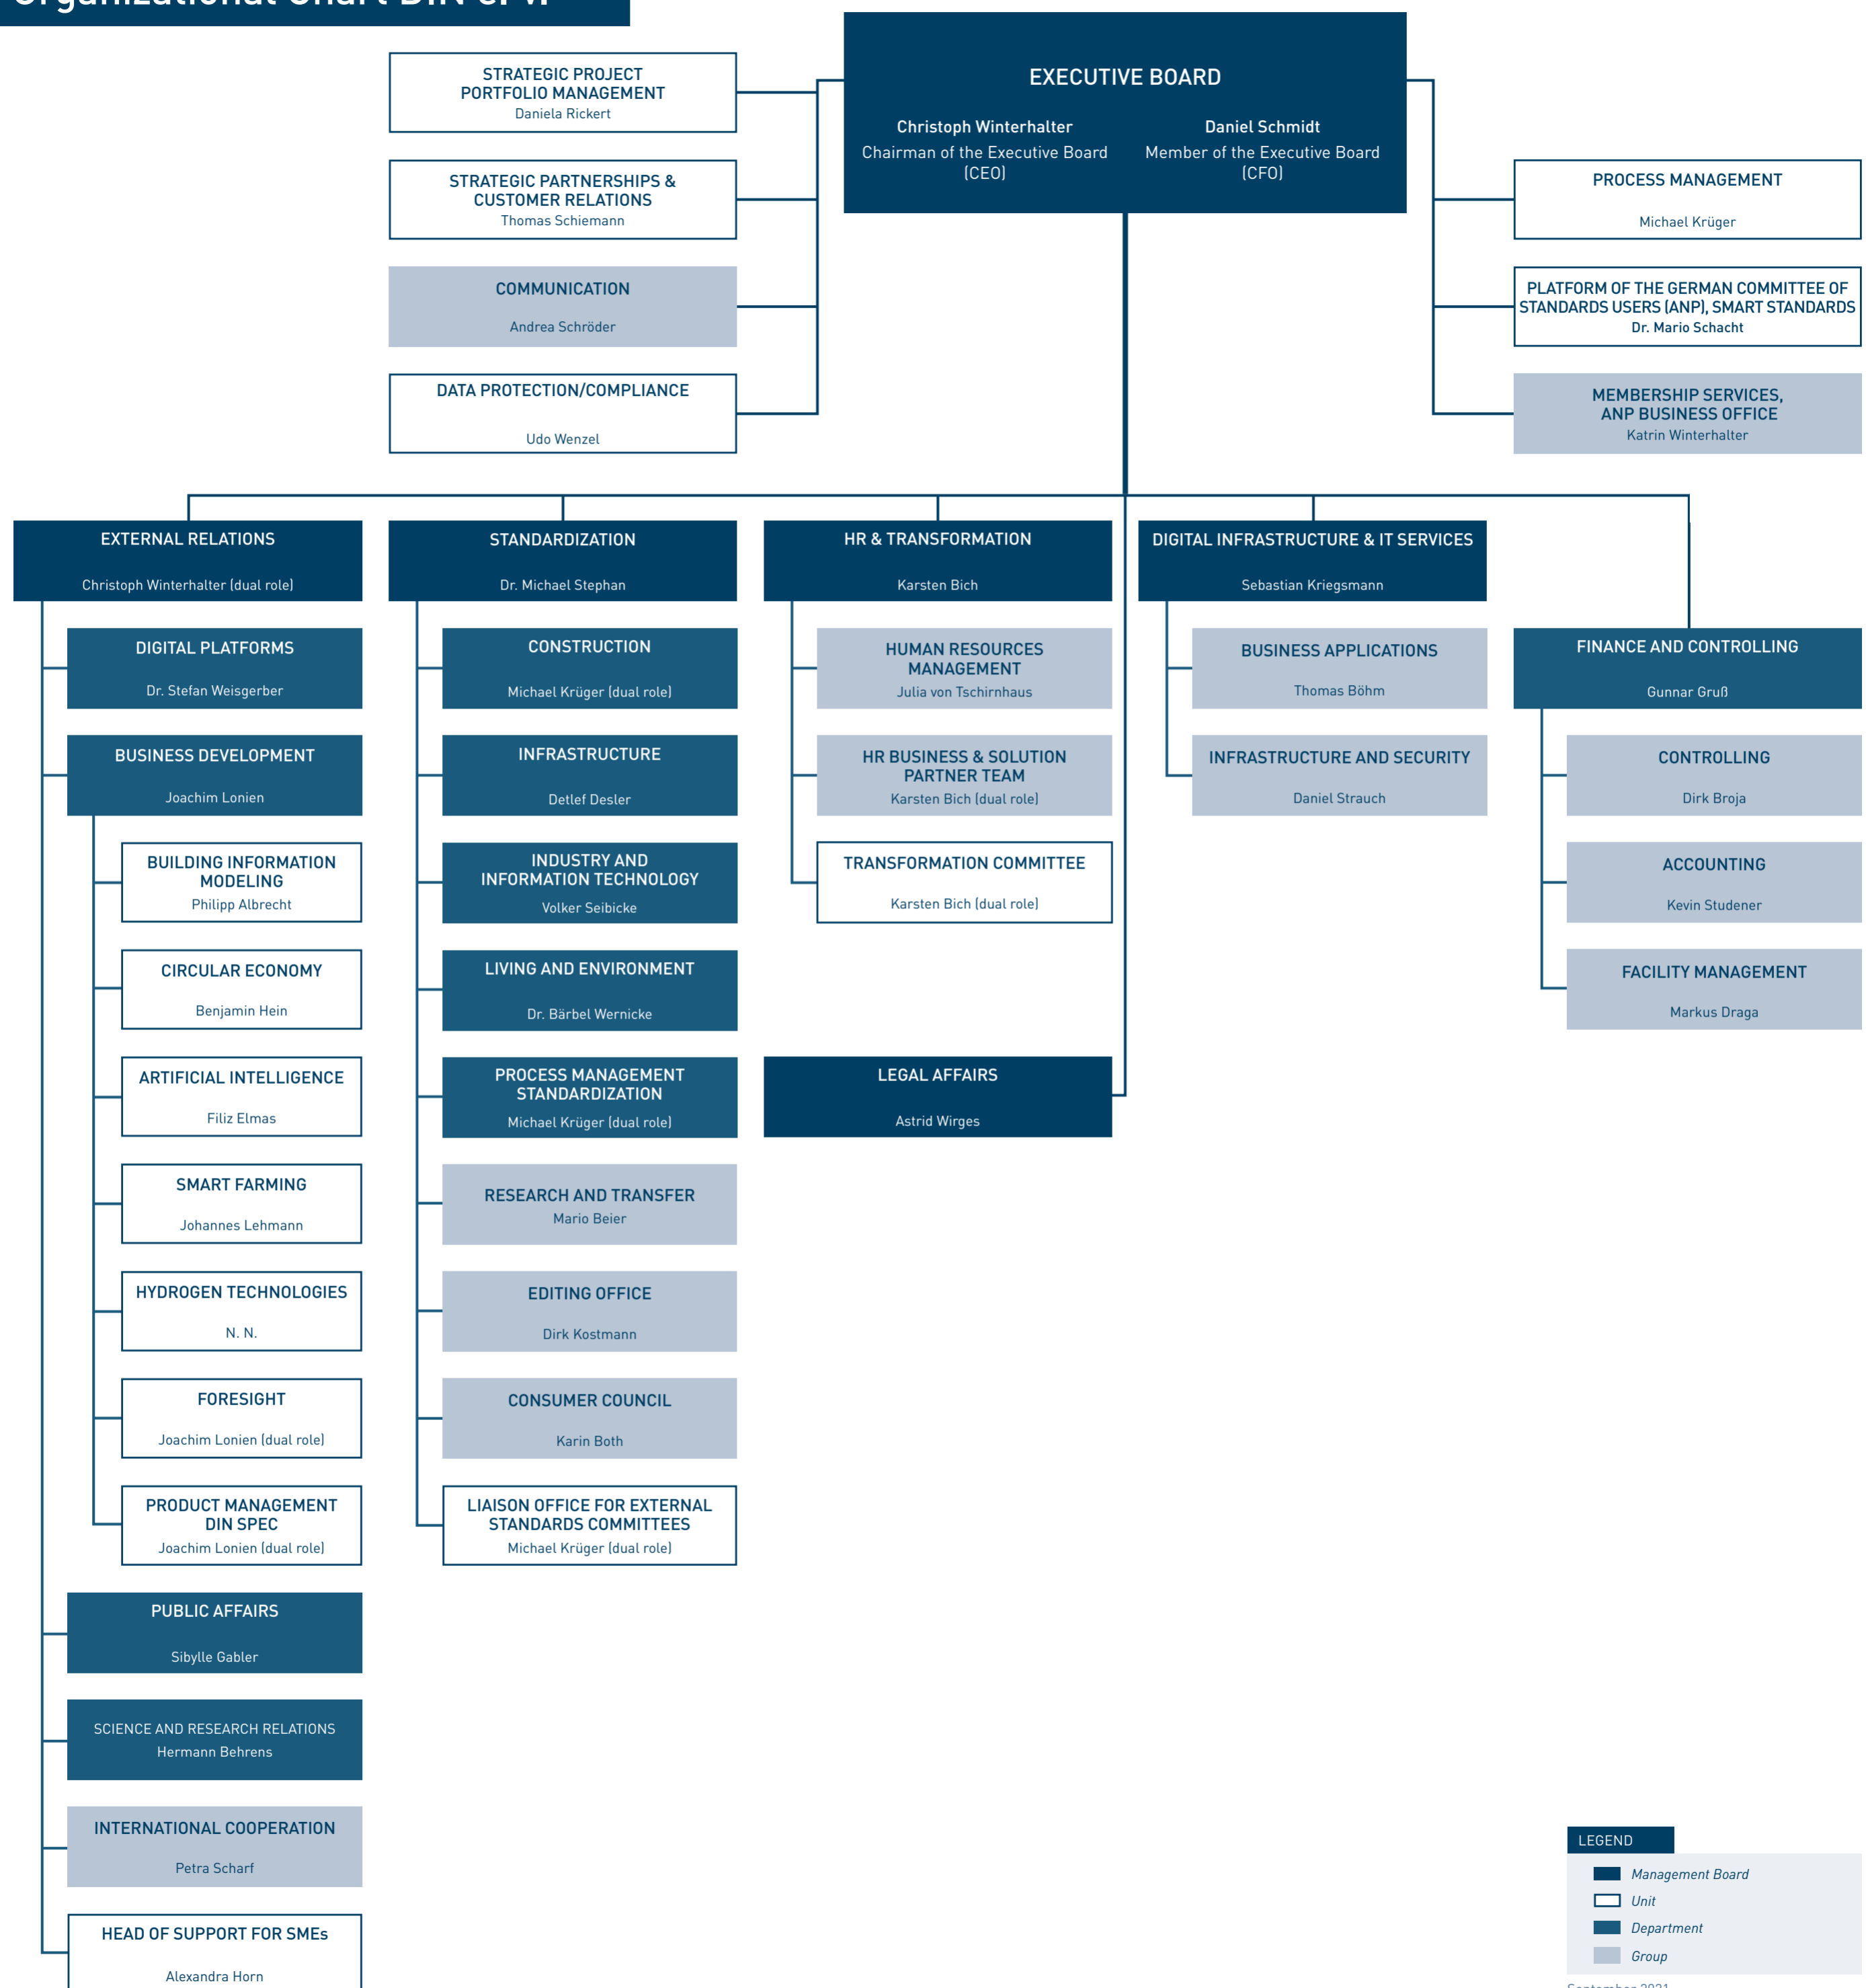

# Organizational Chart DIN e. V.

**LEGEND**

- Management Board
- Unit
- Department
- Group