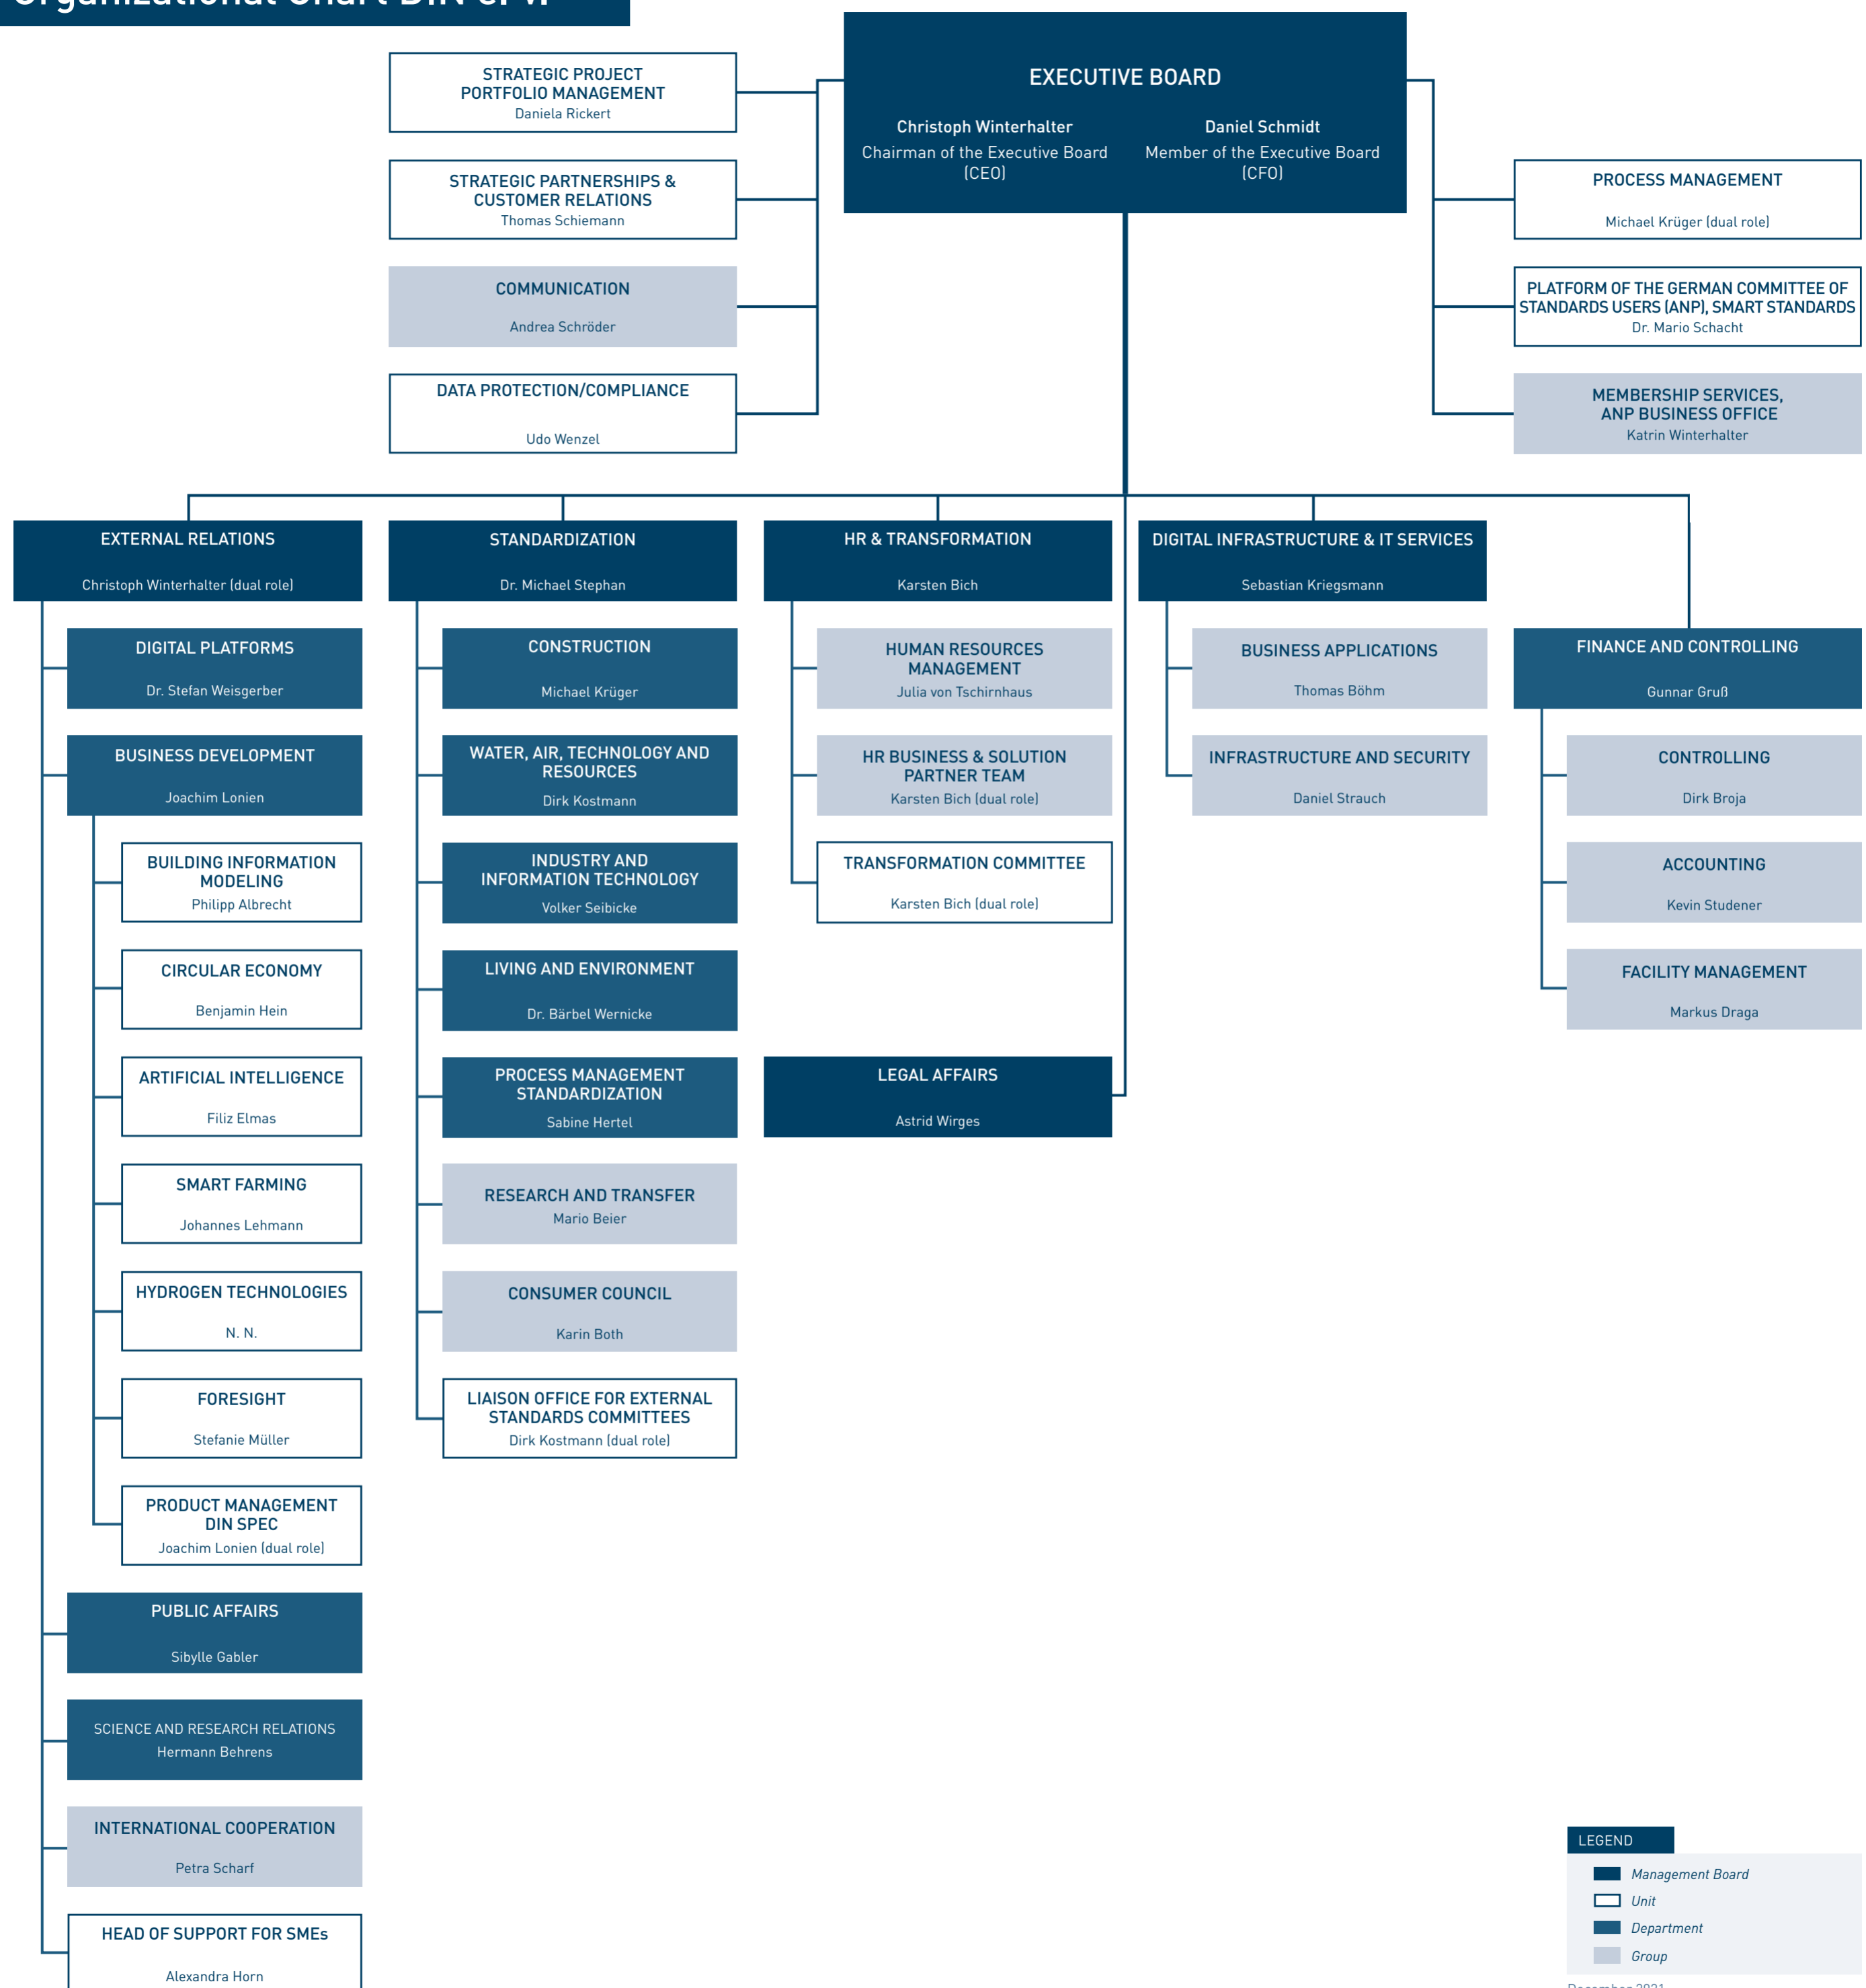

Organizational Chart DIN e. V.

LEGEND

- Management Board
- Unit
- Department
- Group