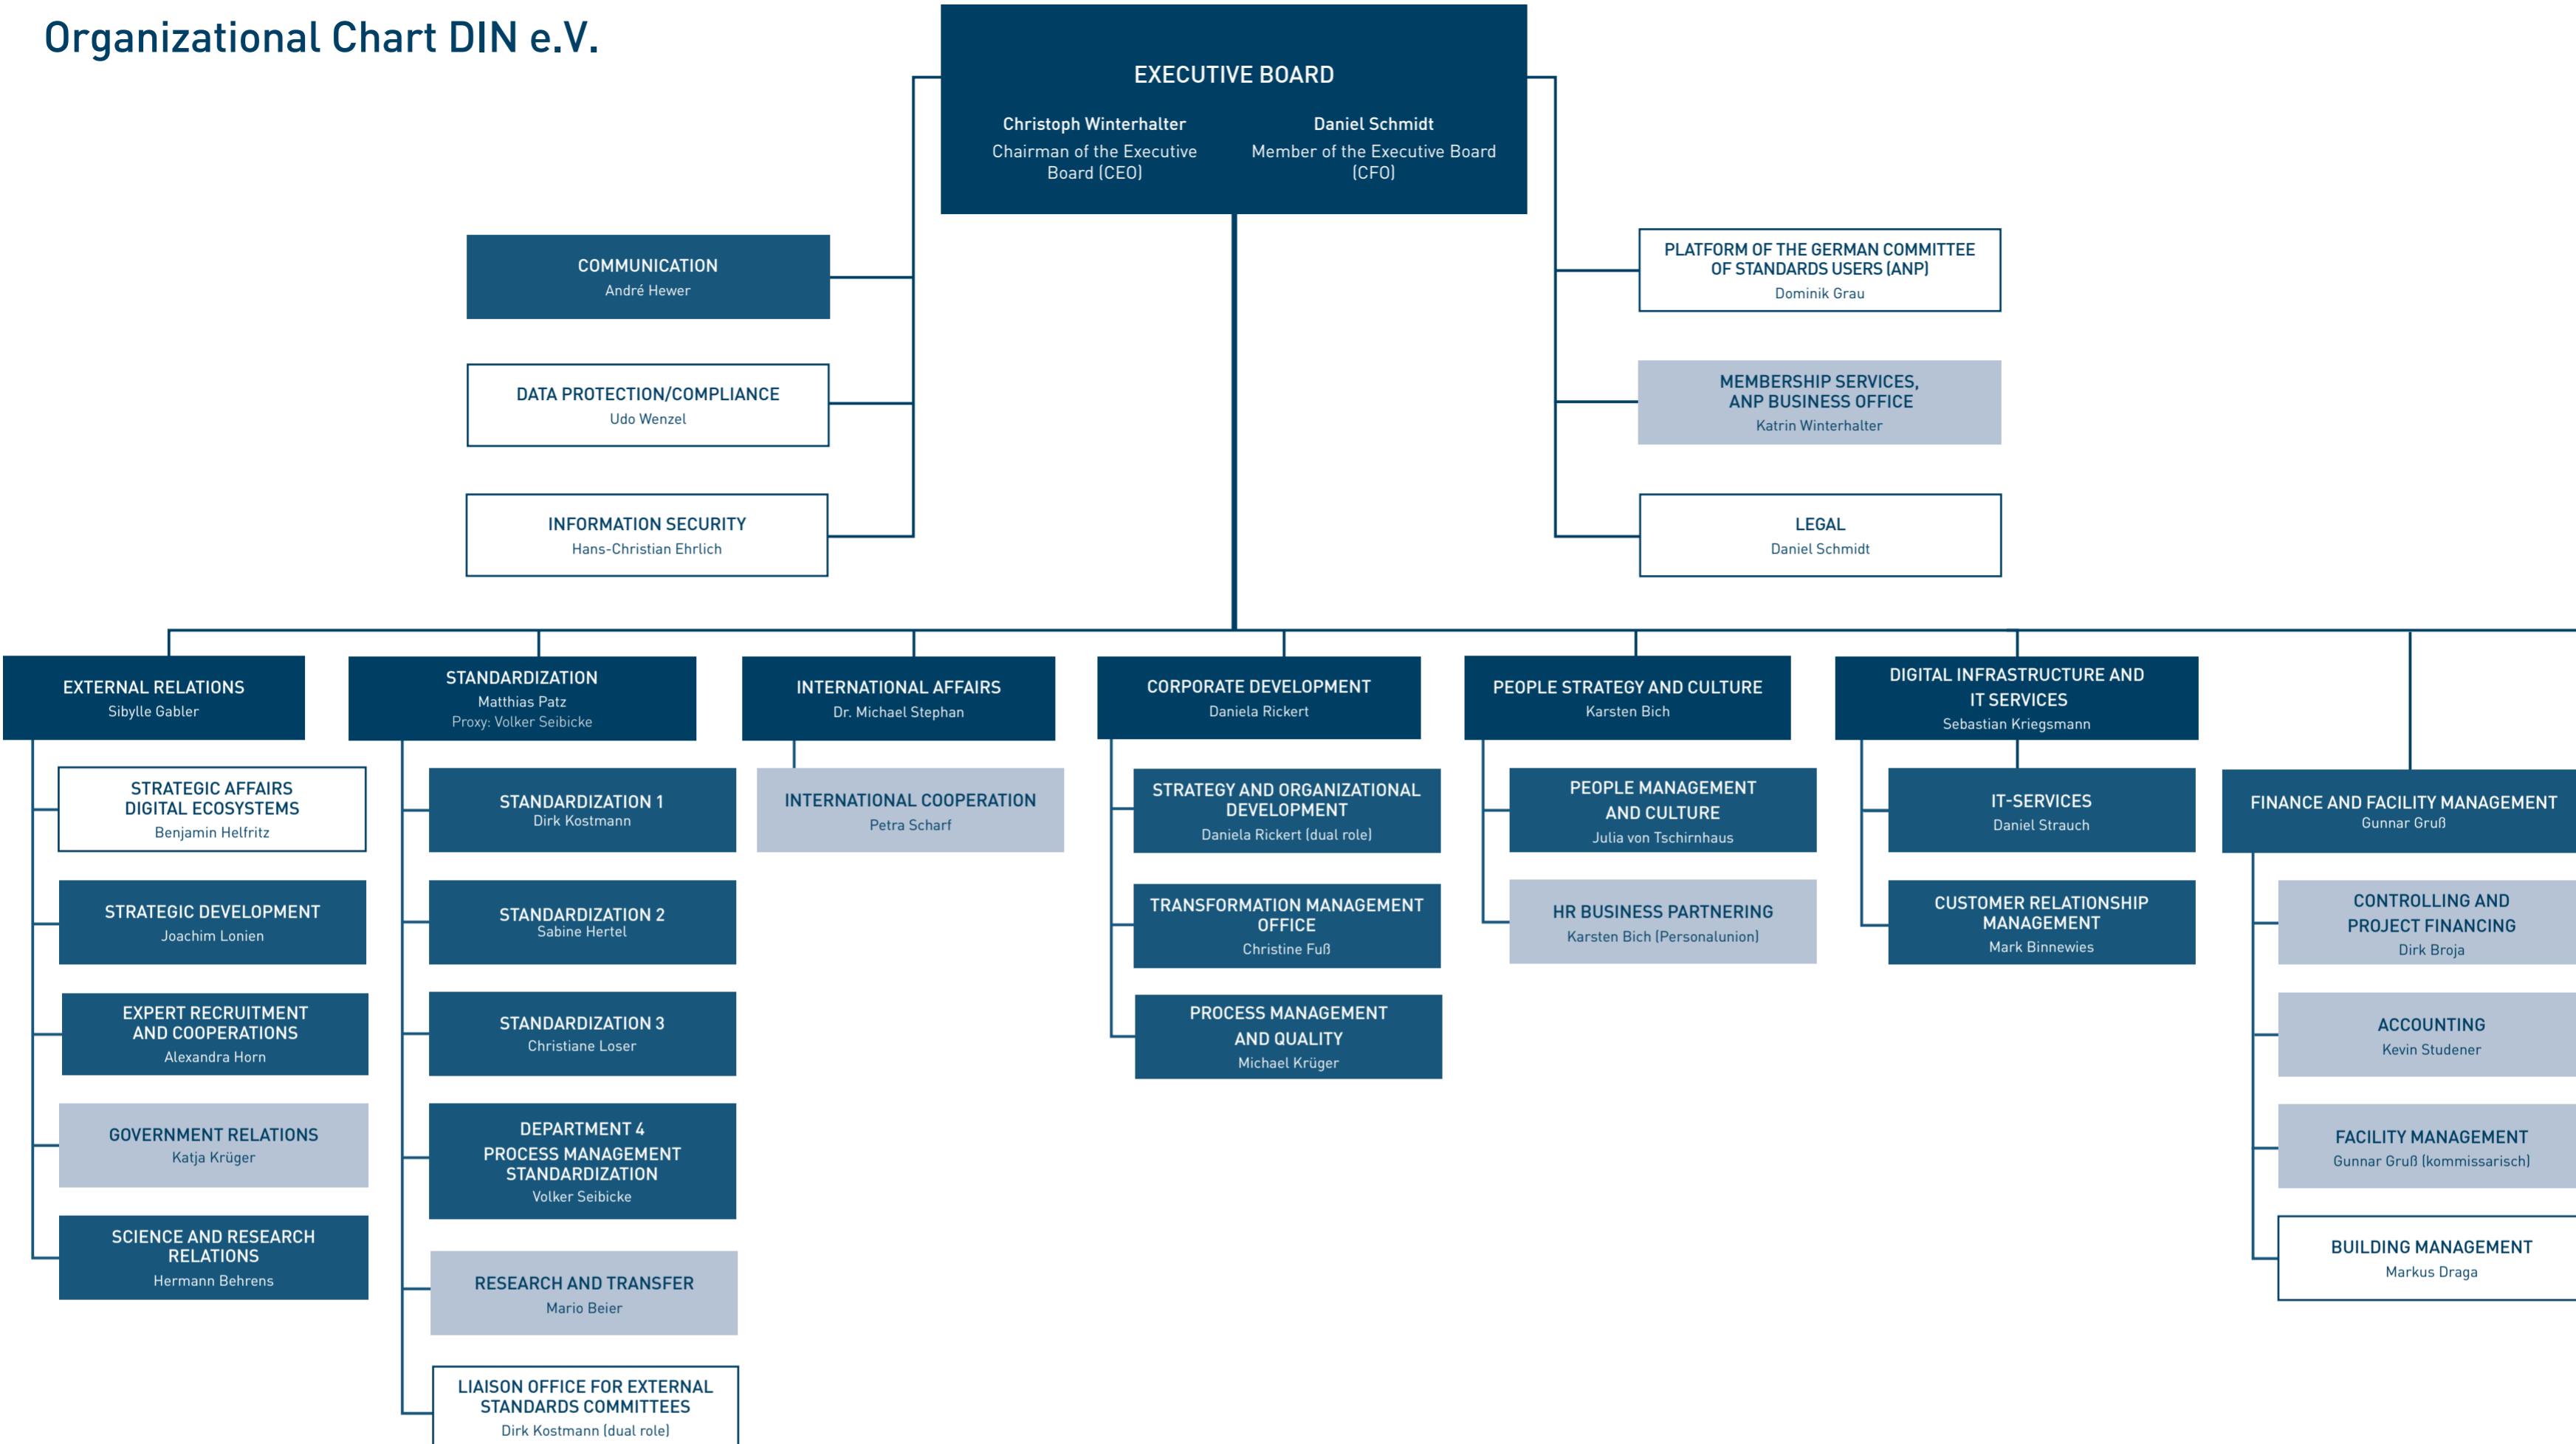

Organizational Chart DIN e.V.

LEGEND

- Management Board
- Unit
- Department
- Group