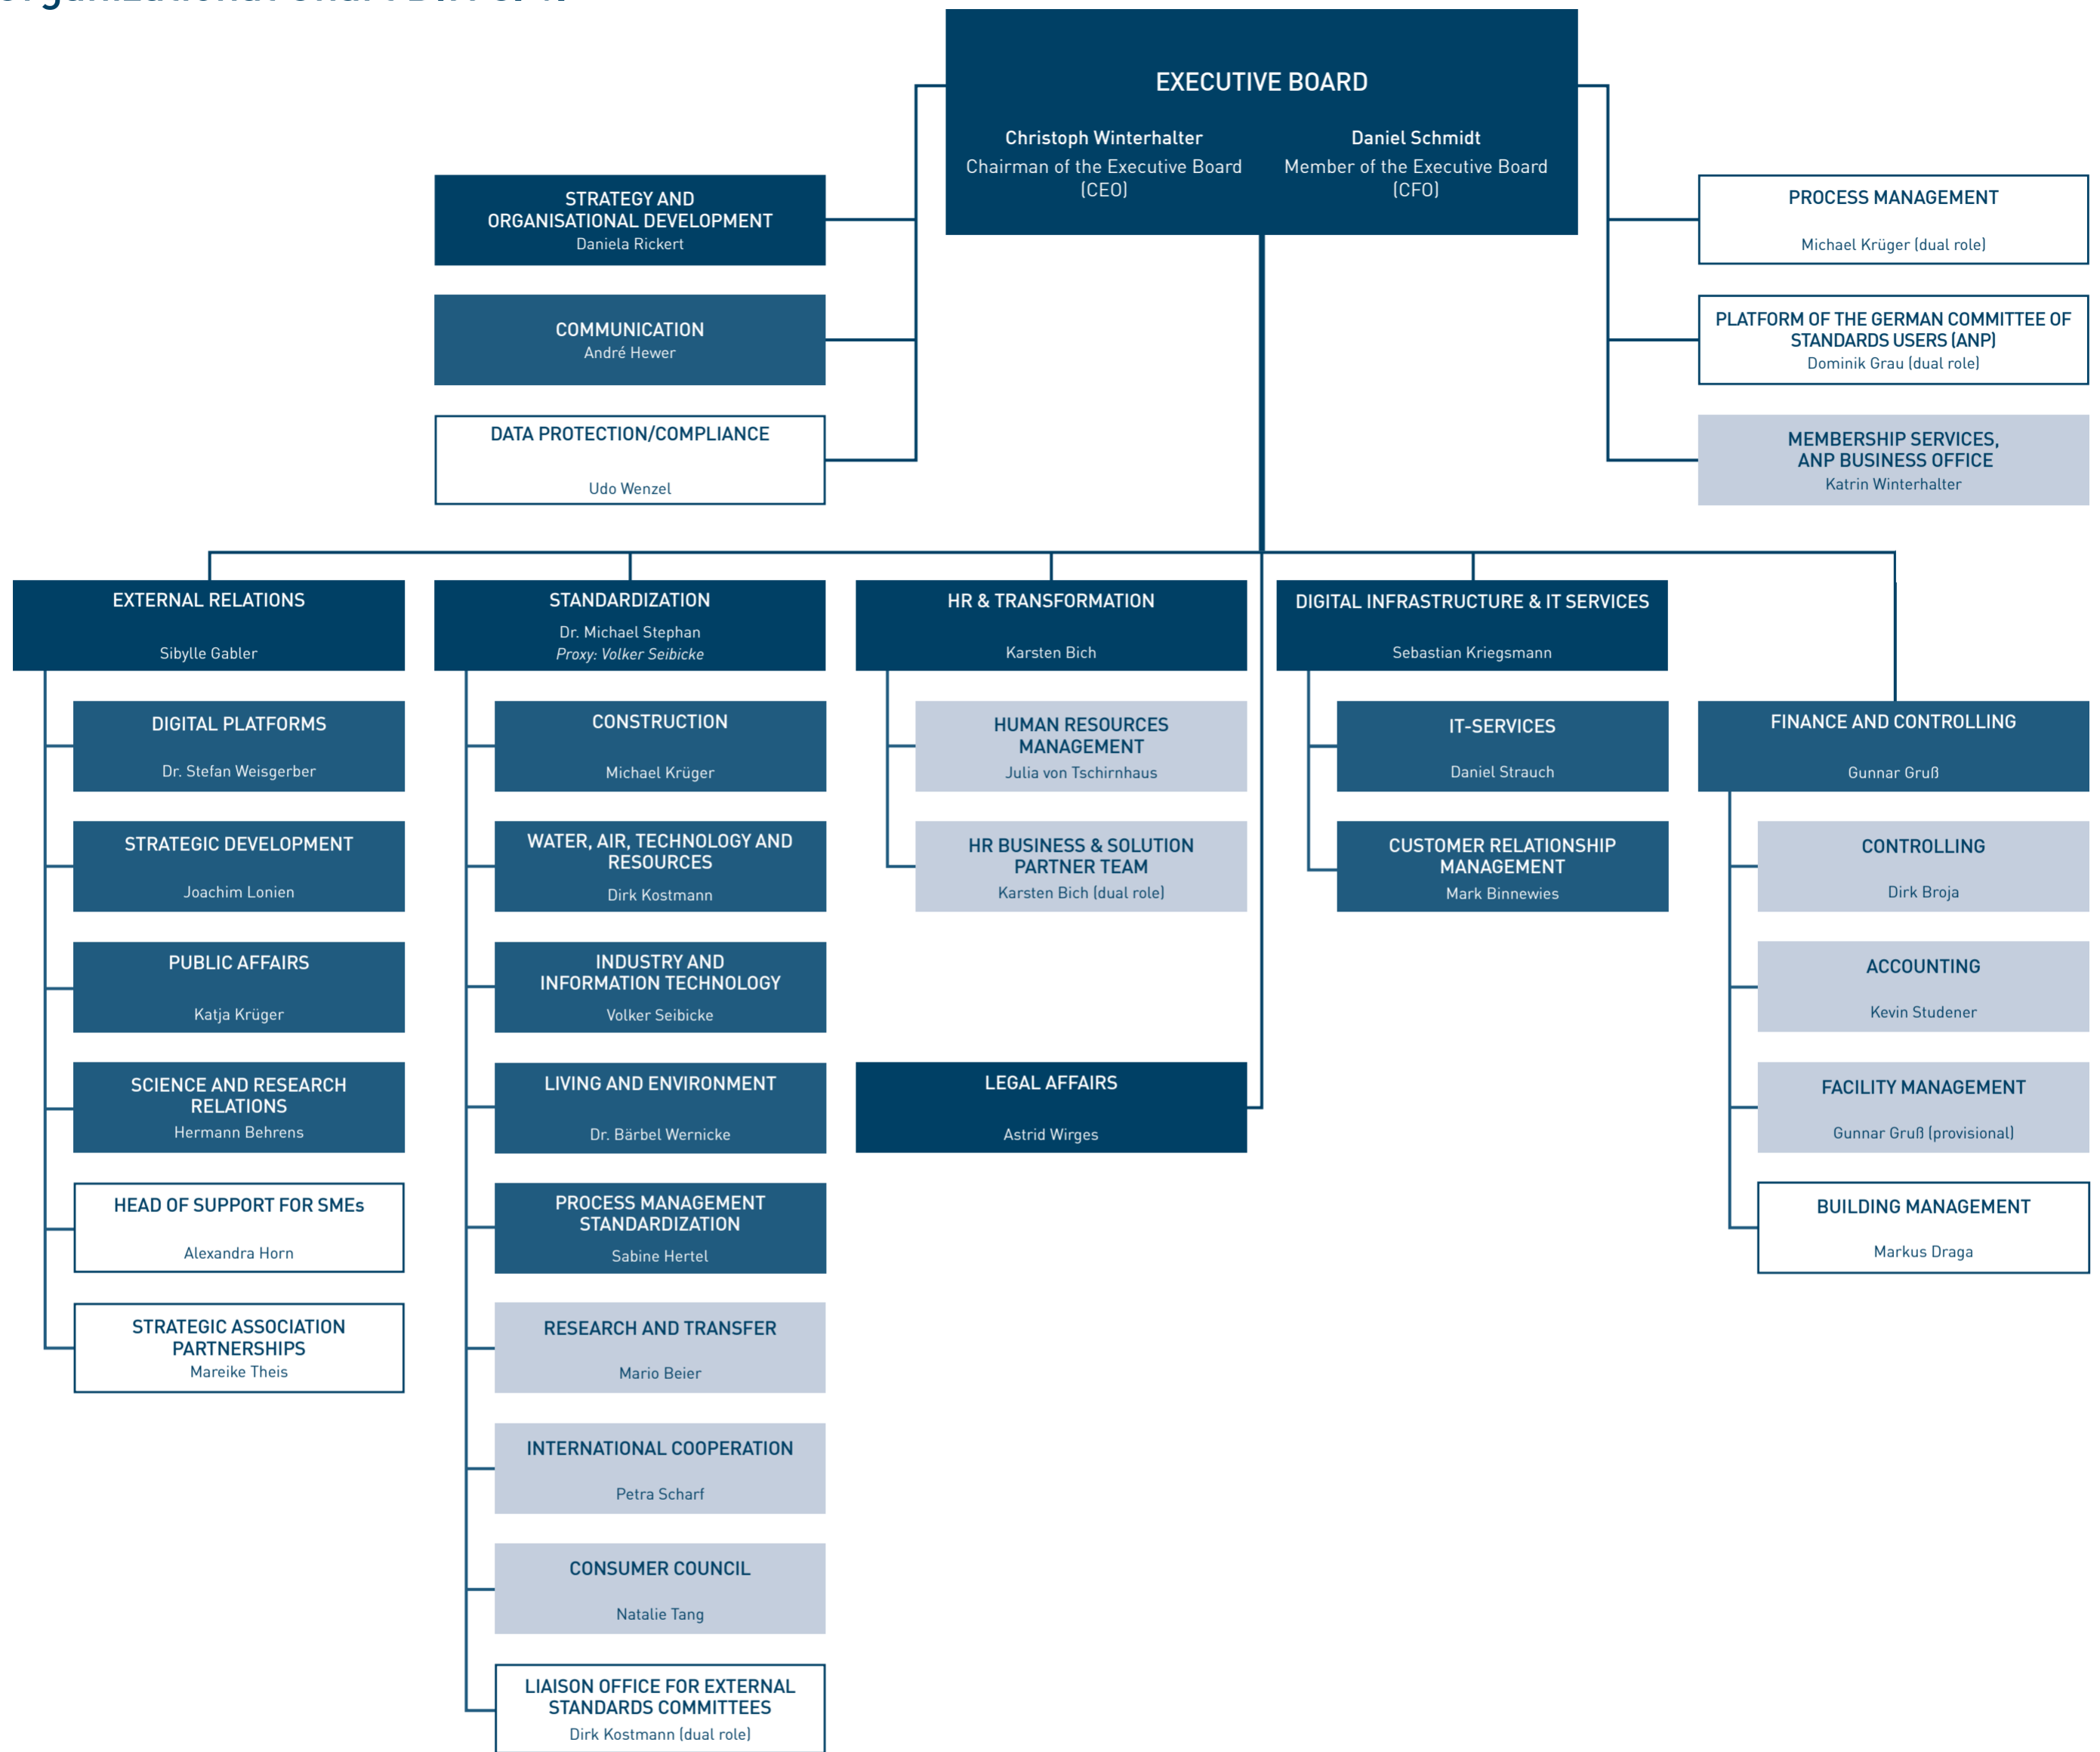

Organizational Chart DIN e. V.

LEGEND

- Management Board
- Unit
- Department
- Group