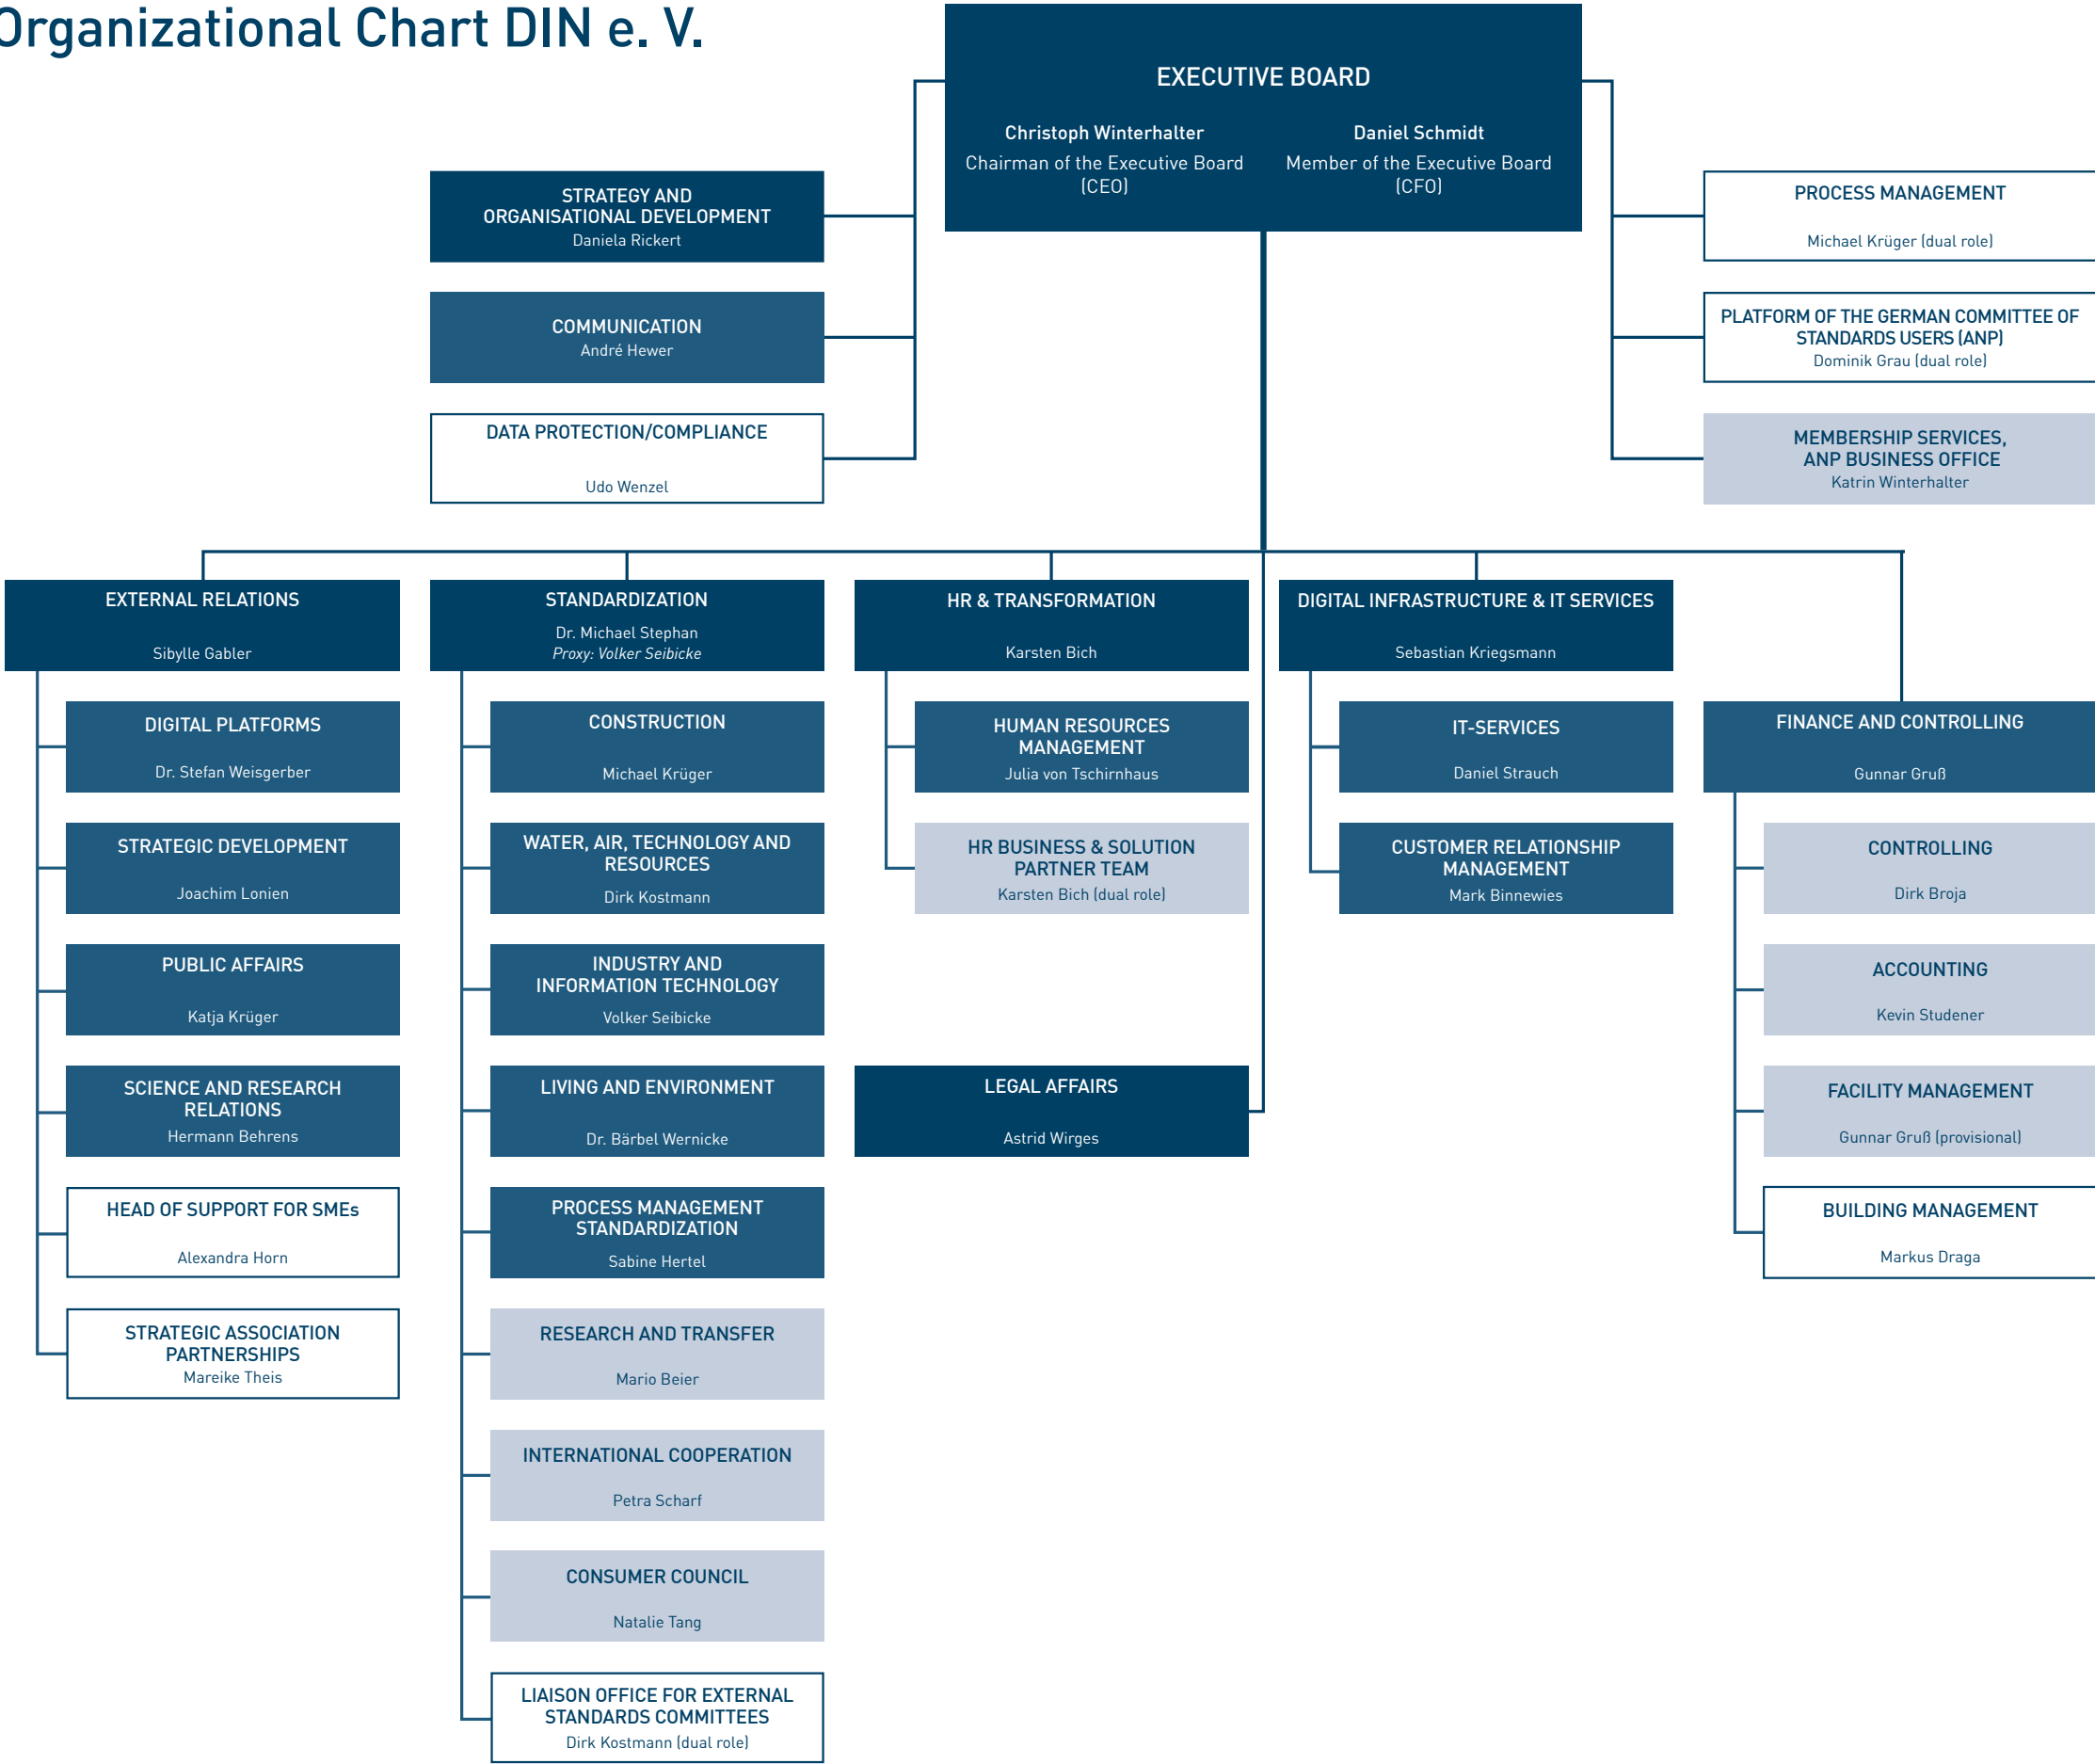

Organizational Chart DIN e. V.

LEGEND

- Management Board
- Unit
- Department
- Group