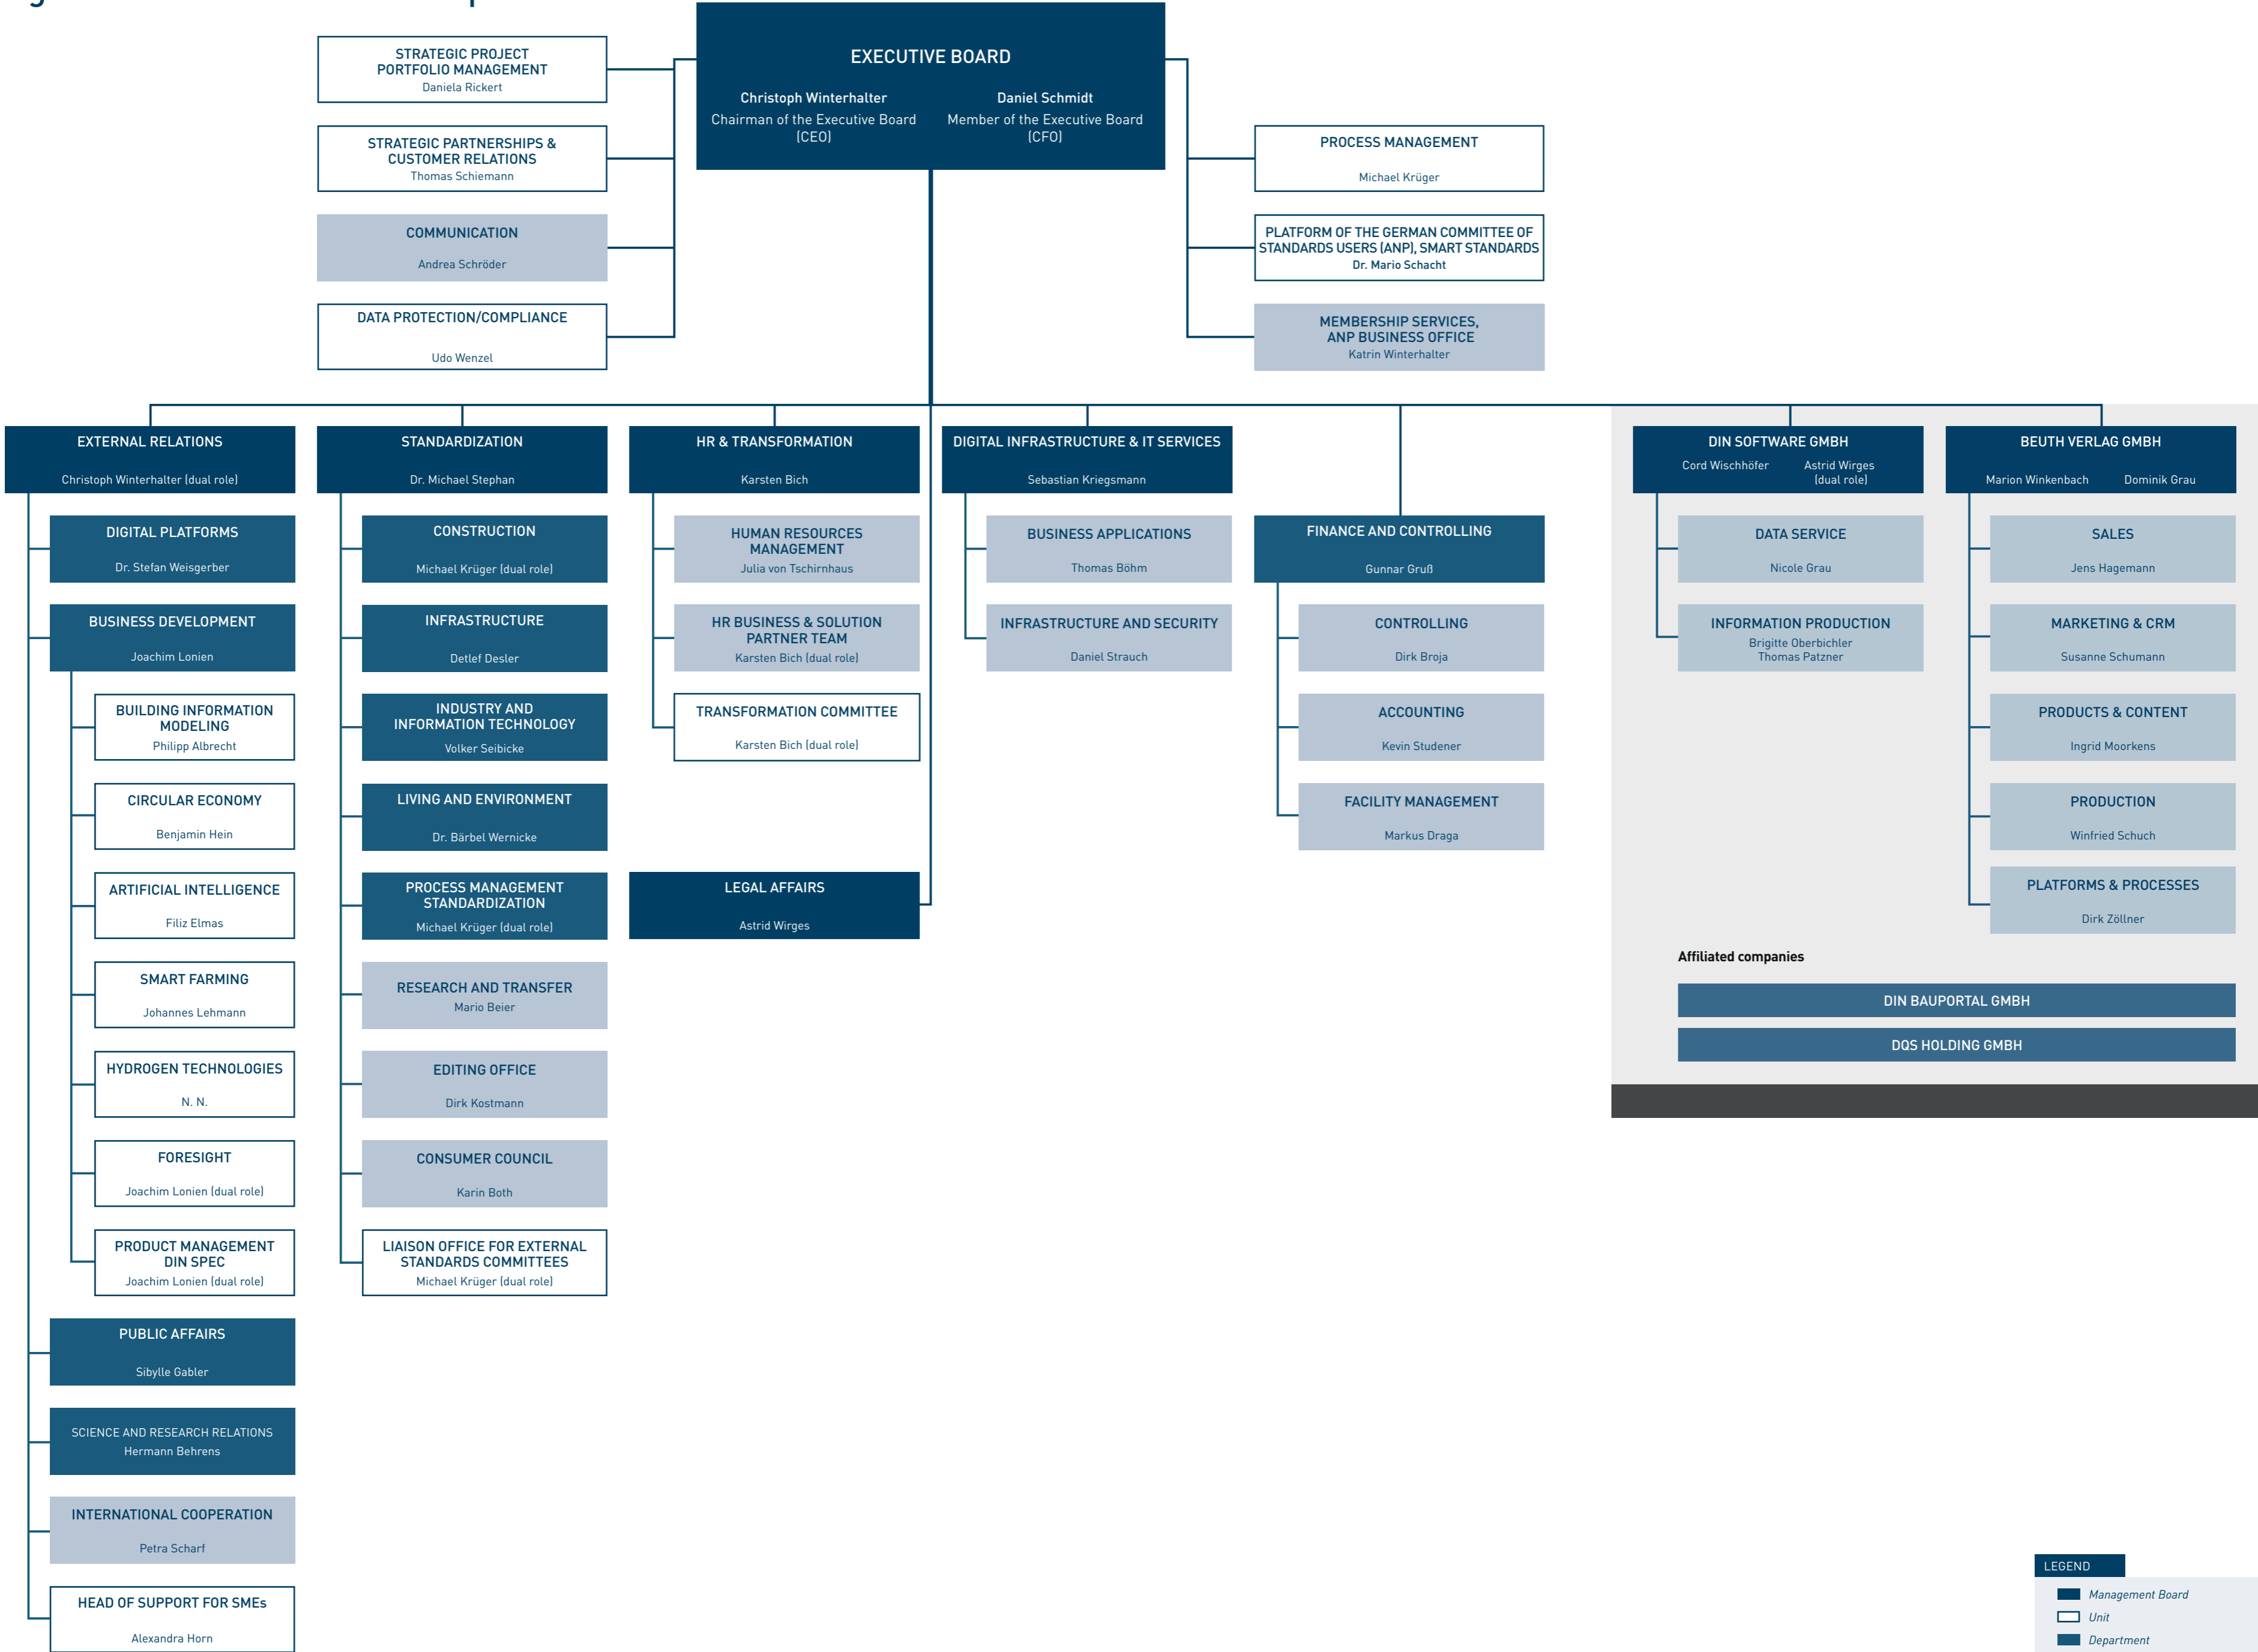

Organizational Chart DIN Group

LEGEND

- Management Board
- Unit
- Department
- Group