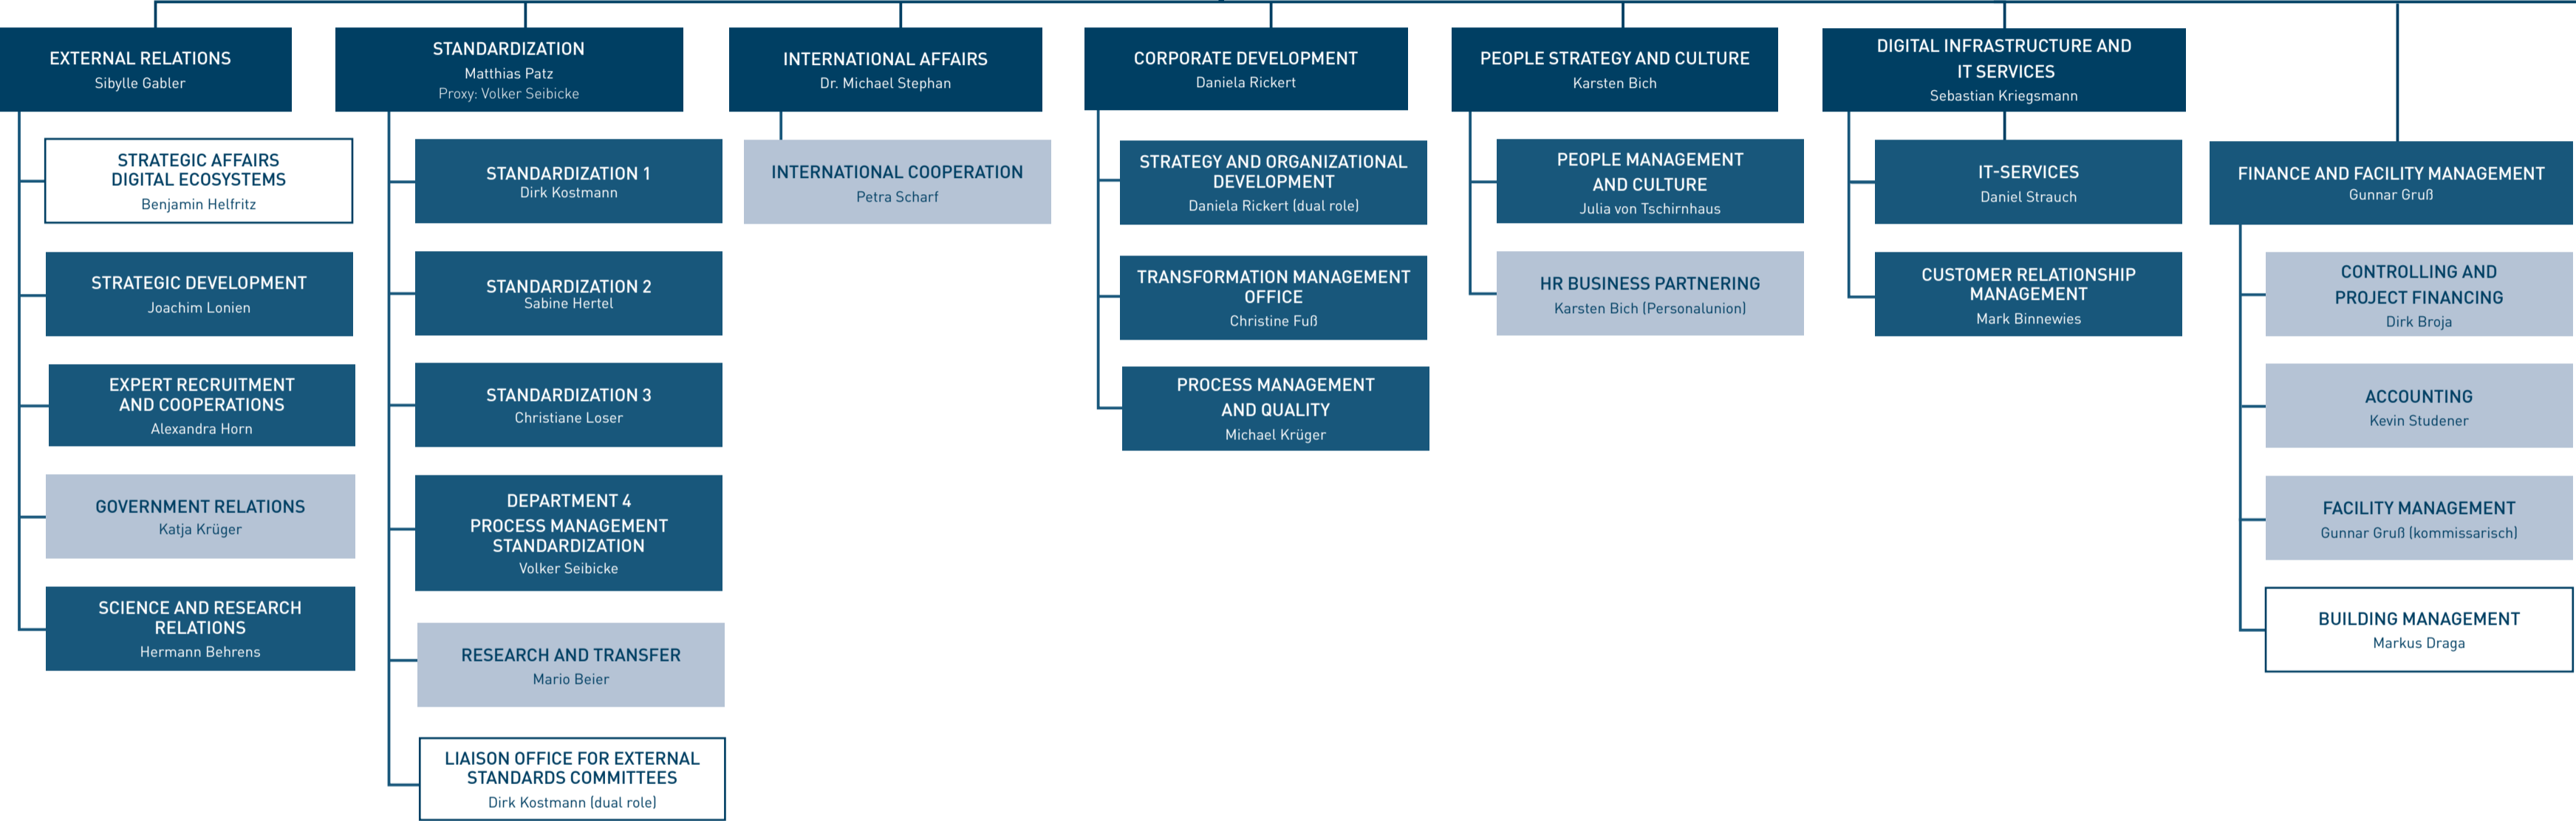

Organizational Chart DIN Group

LEGEND

- Management Board
- Unit
- Department
- Group