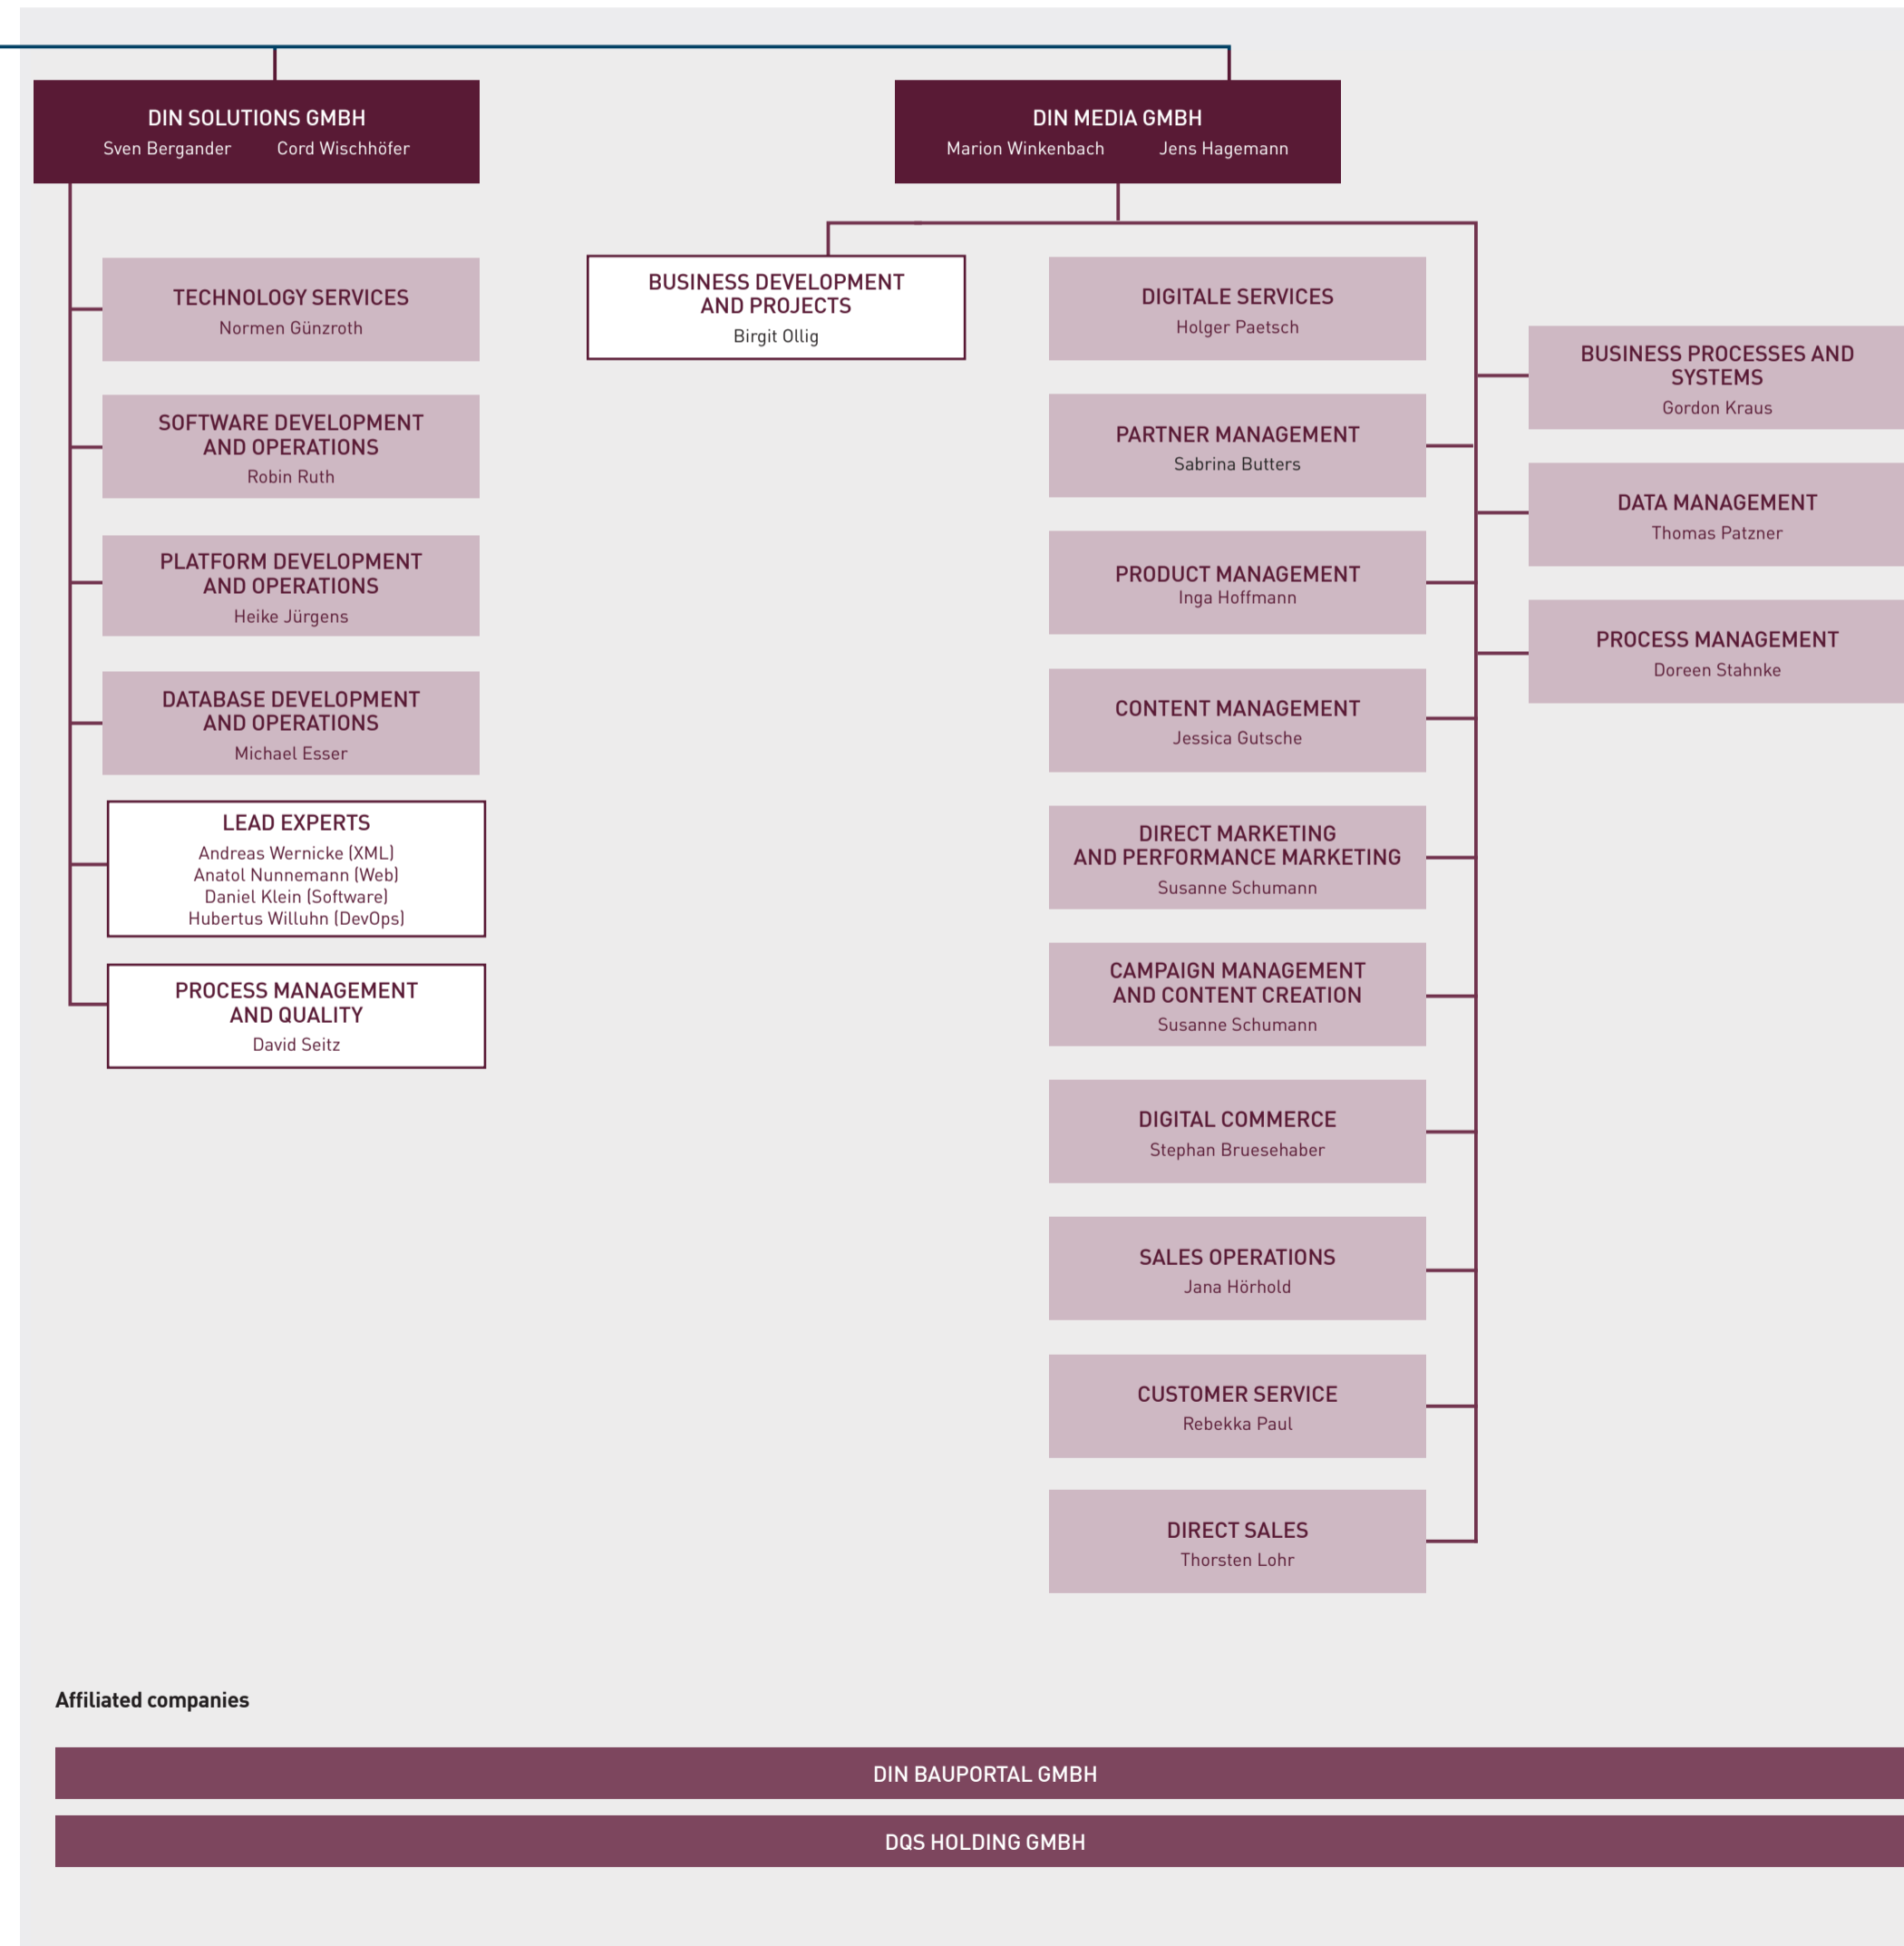

Organizational Chart DIN Group

LEGEND

- Management Board
- Unit
- Department
- Group