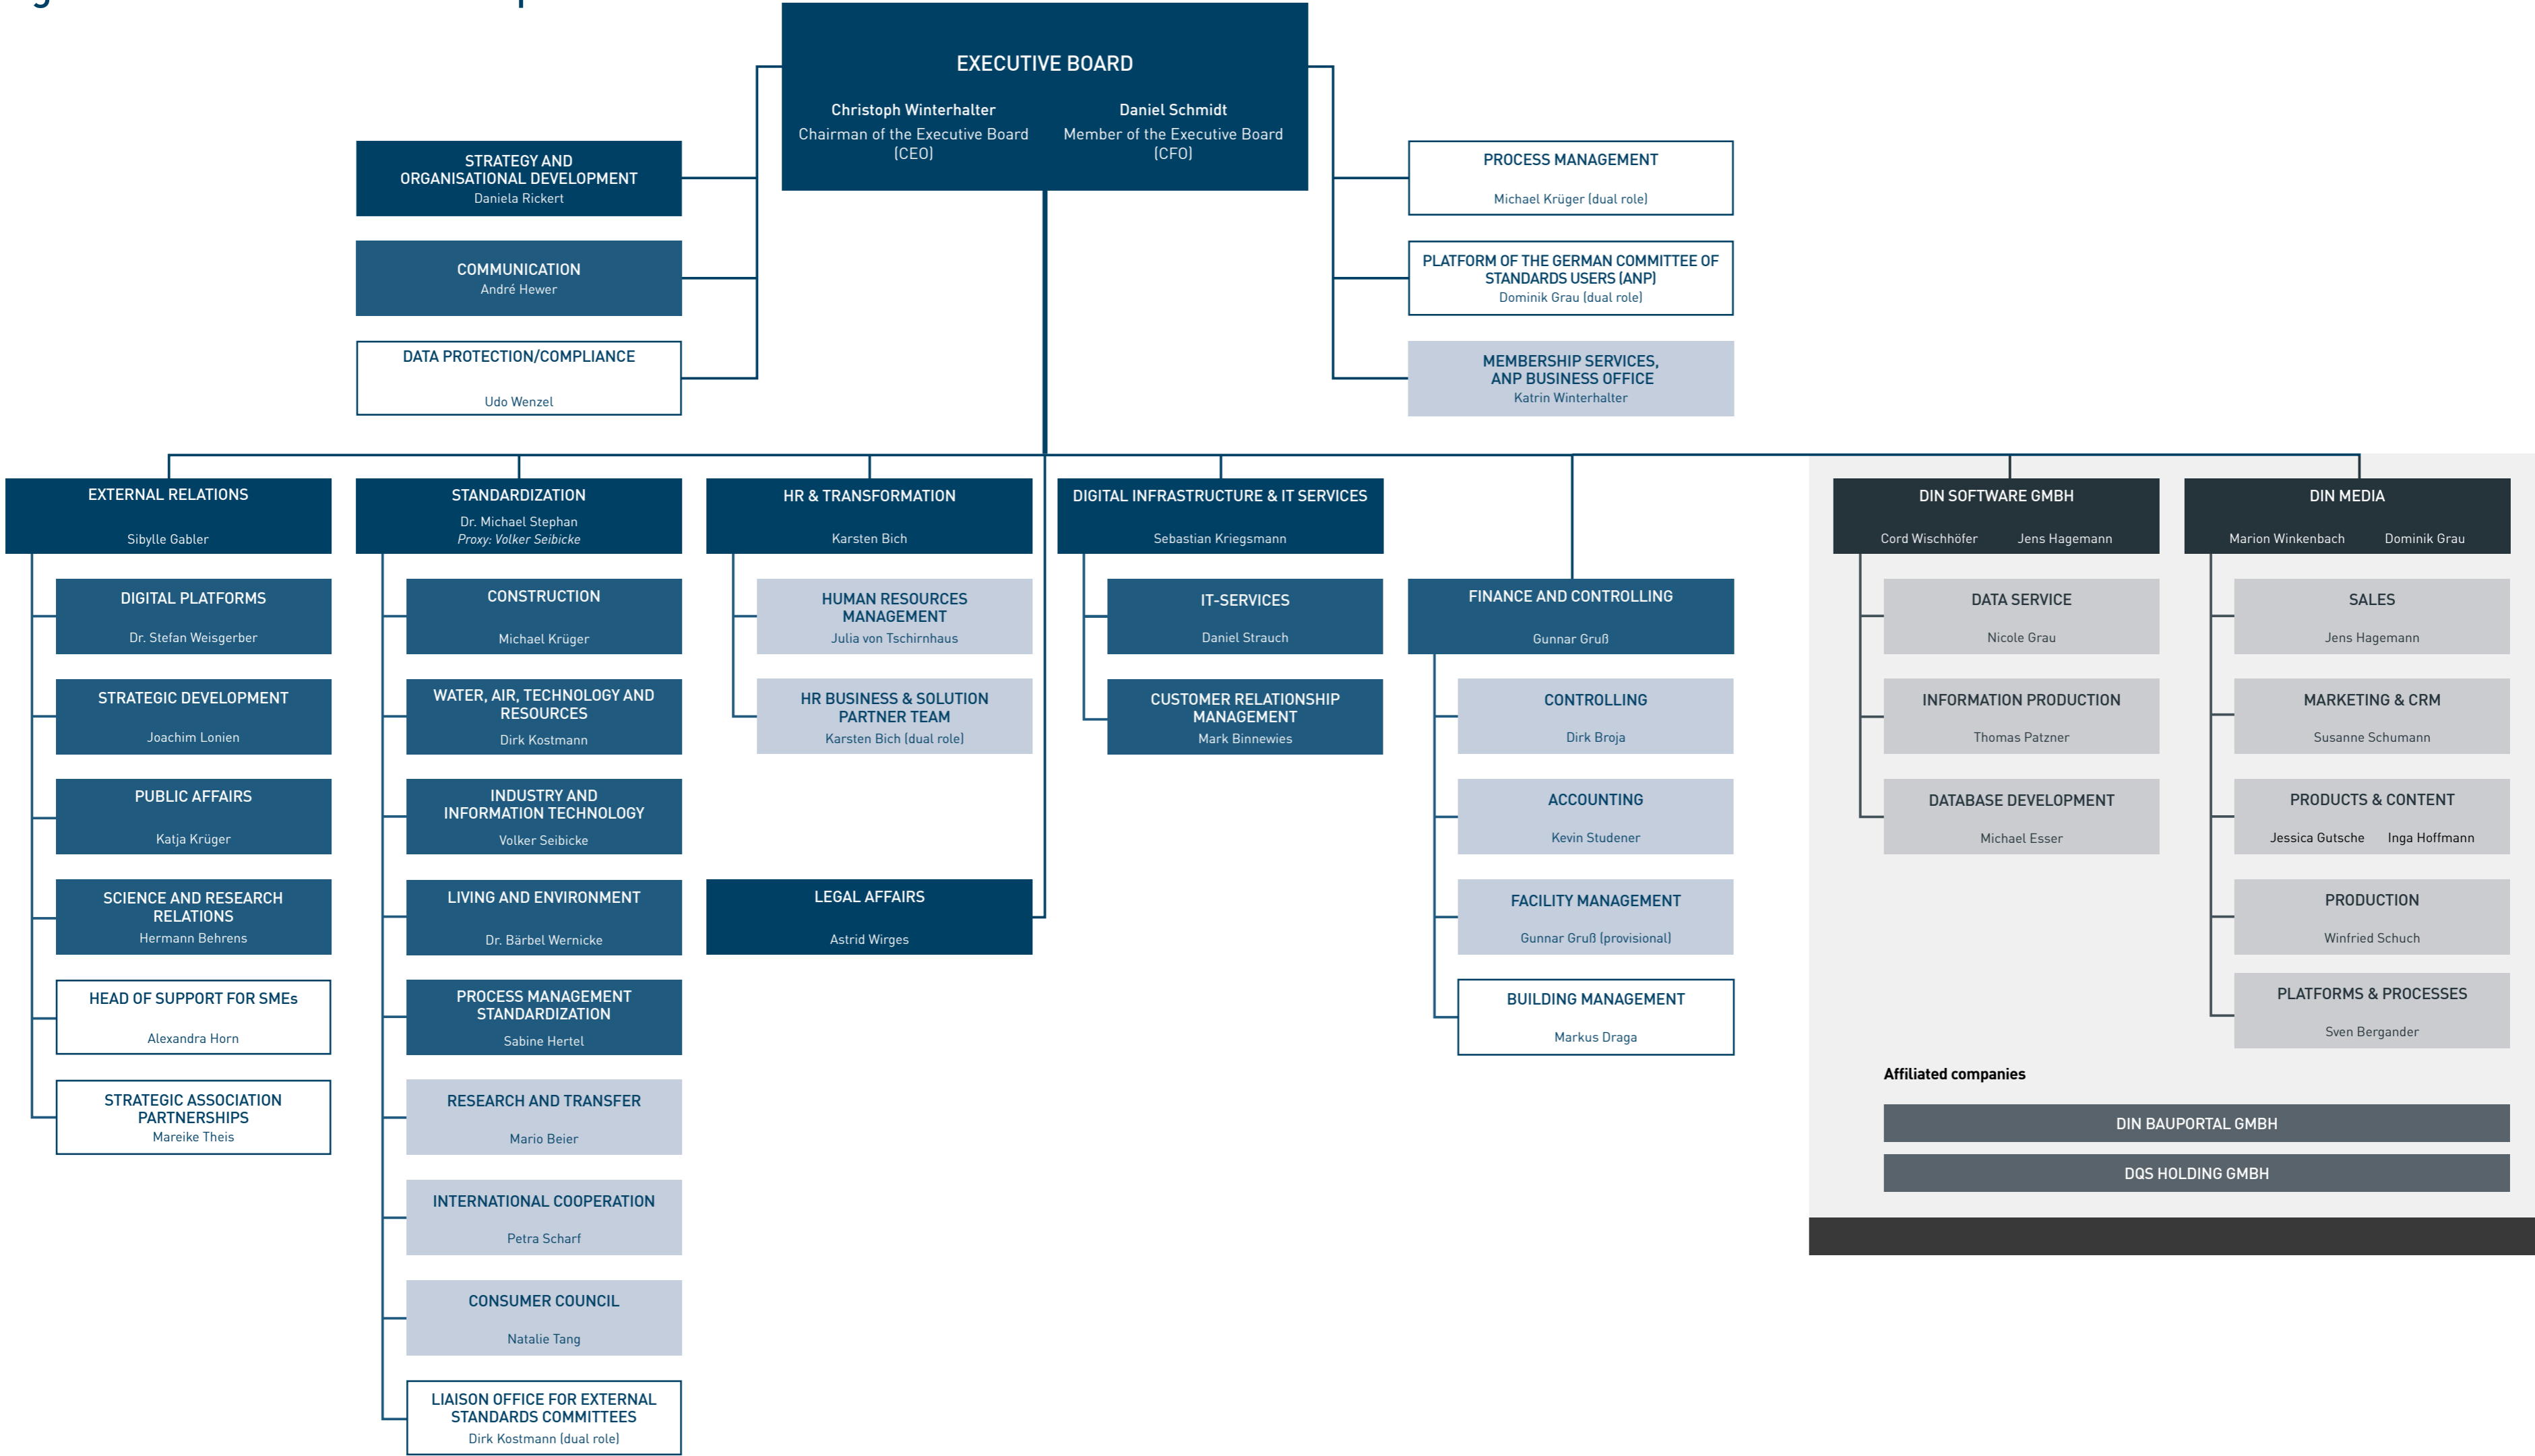

Organizational Chart DIN Group

LEGEND

- Management Board
- Unit
- Department
- Group